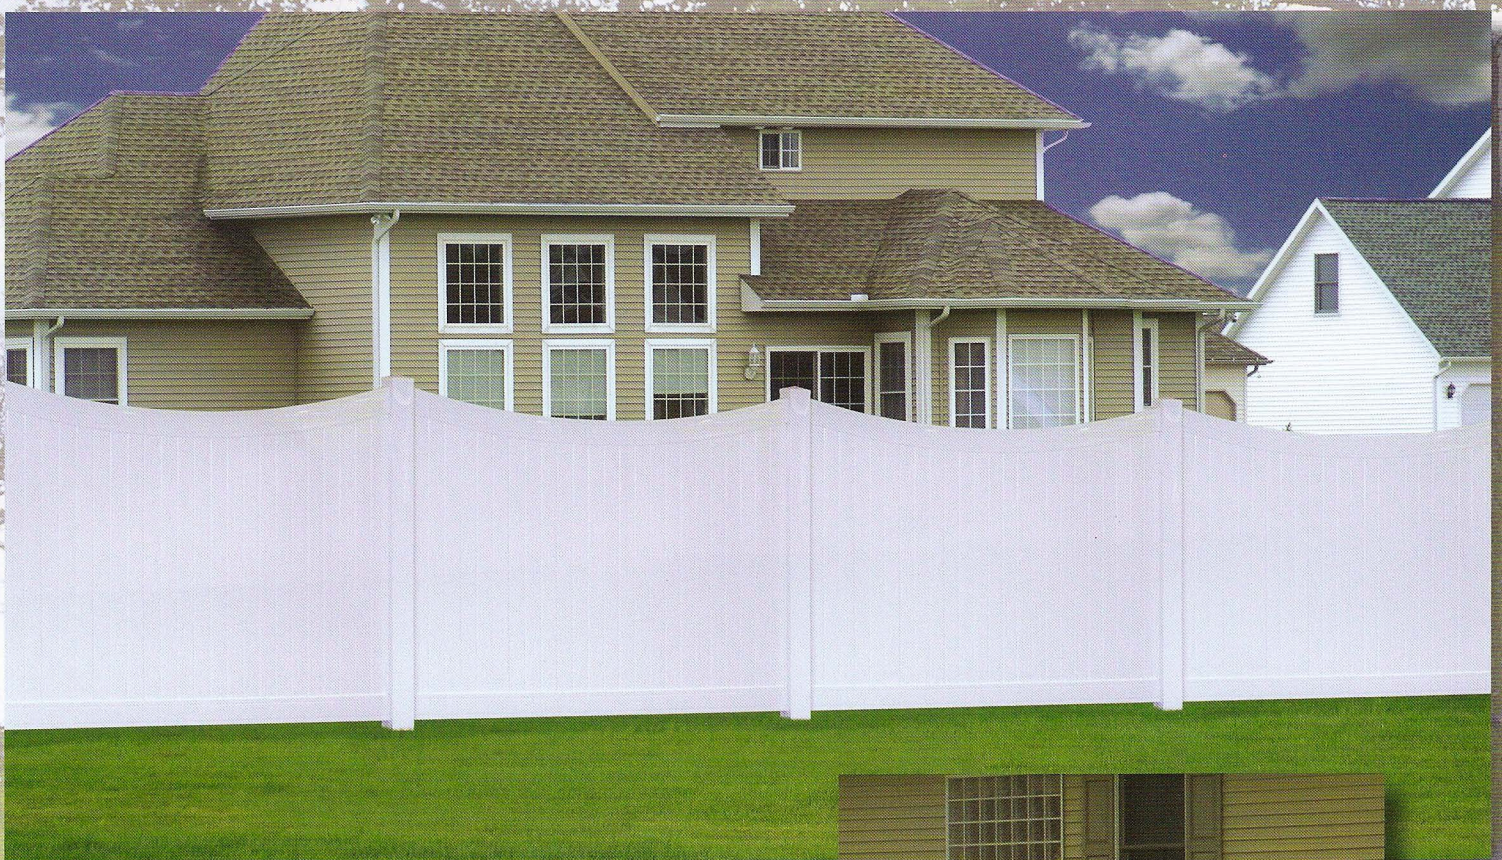

Superior Privacy Fence

*Assembled Matching Gates
Shown with Standard Convex Gate
Concave Gate Optional*

Convex Superior

- 48", 60" or 72" Heights
- 84" and 96" Heights with Mid-rail (Aluminum Stiffeners Required in All Line and End Posts for 84" and 96" Heights.)
- Flat Caps Standard
- 11.28" Snap Lock Tongue & Groove Verticals
- 8' Sections
- Aluminum Reinforced Bottom Rail
- 6" Arch
- Available in White or Tan
- All Aluminum Reinforced Gate Frame

Superior Privacy Fence

Concave Superior

- 48", 60" or 72" Heights
- 84" and 96" Heights with Mid-rail (Aluminum Stiffeners Required in All Line and End Posts for 84" and 96" Heights.)
- Flat Caps Standard
- 11.28" Snap Lock Tongue & Groove Verticals
- 8' Sections
- Aluminum Reinforced Bottom Rail
- 6" Concave
- Available in White or Tan
- All Aluminum Reinforced Gate Frame

Assembled Matching Gates
Shown with Optional Convex Gate
Concave Gate Standard

Virtually Maintenance Free • Transferable Lifetime Warranty
No Painting • Increased Property Value • Cost Effective • Beautiful!